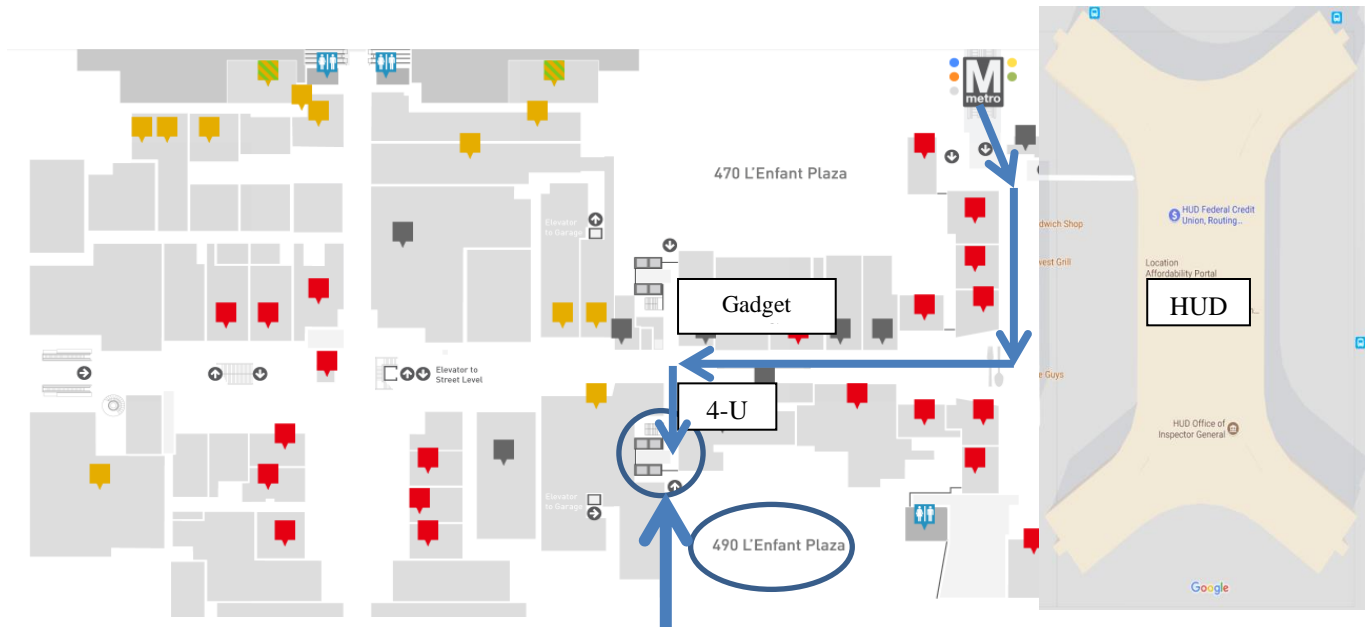

**Directions and Procedures for coming to the
National Coordination Office for Networking and Information Technology R&D (NCO/NITRD)
490 L'Enfant Plaza SW, Suite 8001 (8th floor)
Washington, DC 20024**

From Promenade (Shops and Food Court) level, take elevators adjacent to 4-U. **Do not** exit the metro station to the street. **The NCO is above L'Enfant Plaza the Metro Station.**

Elevators to 8th floor

METRO

Subway lines that converge at the L'Enfant Plaza Metro Station: Blue, Orange, Yellow, Green, and Silver lines.

Exiting Metro look for "To L'Enfant Plaza" signs

Upon exiting the L'Enfant Plaza Metro Station, please proceed to the **L'Enfant Plaza Mall Concourse, D & 9th Streets Exit up the escalator to enter the L'Enfant Plaza shopping and dining area**. And follow signs to 490 (see above map above beginning at Metro symbol, top right corner).

DRIVING & PARKING

If you are traveling by car, see <http://www.lenfantplaza.com/location/> to obtain location, directions from your location, and parking information.

From inside of the Garage, take the 490 Elevator to the *Plaza Level*, cross the hall to the set of 4 Elevators, proceed to the 8th Floor.