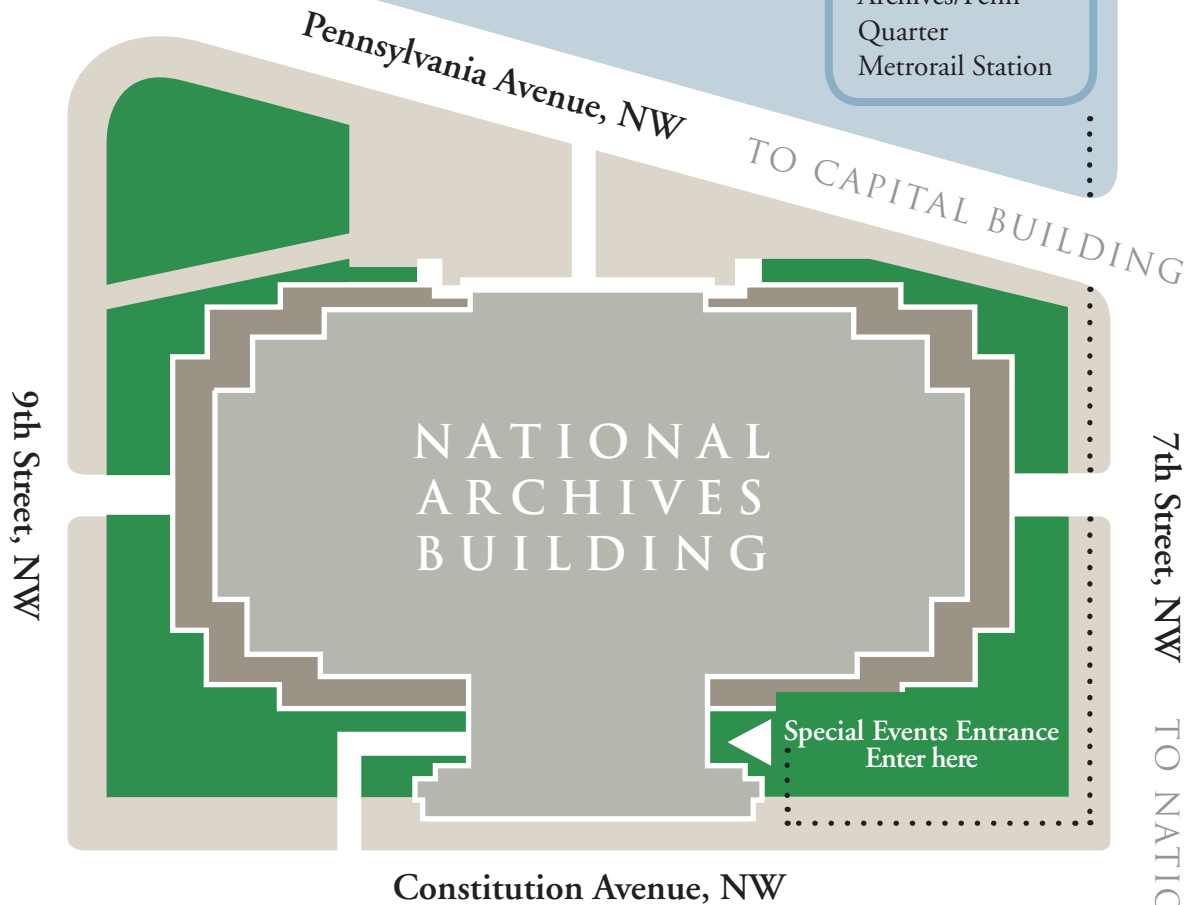

## NATIONAL ARCHIVES BUILDING

700 PENNSYLVANIA AVENUE, NW, WASHINGTON, DC 20408

### Directions from the Metro:

1. Exit station through Archives Metro Station entrance.
2. Walk approx. 1 block South on 7th Street NW
3. Turn right on Constitution Ave. NW
4. Walk a short distance West on Constitution Ave NW.

\*You should see a sign for Special Events Entrance.

Archives/Penn  
Quarter  
Metrorail Station

National Archives  
Constitution Avenue between 7th and 9th Street, NW , Washington DC

Filming, photographing, and videotaping will be prohibited in all exhibition areas  
in the National Archives Building, Washington, DC.