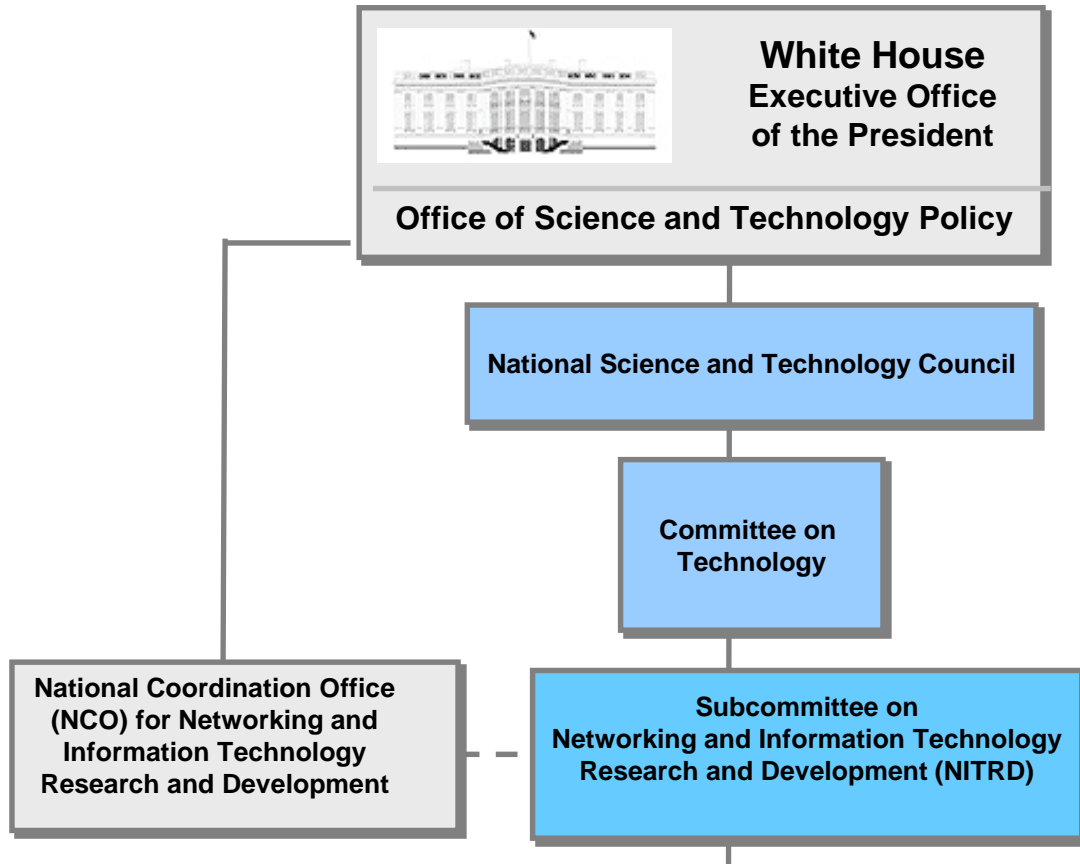

NITRD Organization Chart

Interagency Working Groups

- BD - Big Data**
- HCI&IM - Human Computer Interaction and Information Management Task Force**
- CPS - Cyber Physical Systems**
- SCC - Smart Cities and Communities Task Force**
- CSIA - Cyber Security and Information Assurance**
- HCSS - High Confidence Software and Systems**
- Health IT R&D - Health Information Technology Research and Development**
- HEC - High End Computing**
- IRAS - Intelligent Robotics And Autonomous Systems**
- LSN - Large Scale Networking**
- BRD - Broadband Research & Development**
- JET - Joint Engineering Team**
- MAGIC - Middleware And Grid Interagency Coordination Team**
- Privacy R&D - Privacy Research & Development**
- SC - Social Computing**
- SPSQ - Software Productivity, Sustainability, and Quality**
- VIA - Video and Image Analytics**
- WSRD - Wireless Spectrum Research and Development**